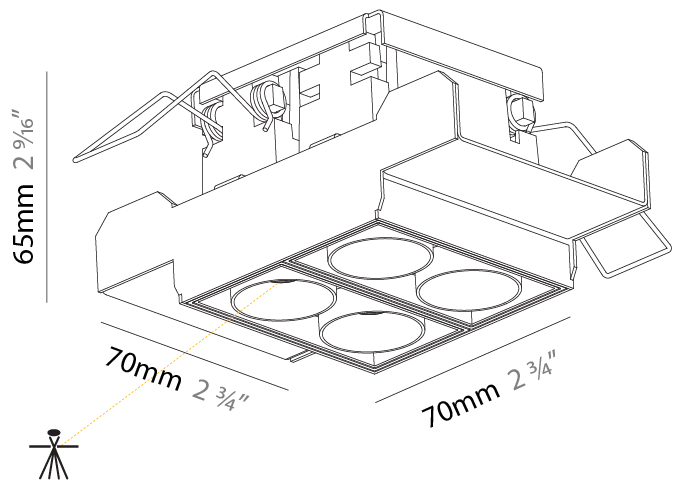

GENERAL

Series: Magiq Micro Dot
Subseries: Magiq 2x2 Cell Micro-Dot
Brand: Prolicht
Division: Architectural
Mounting Type: Trimless
Mounting Location: Ceiling
Subcategory: Downlight

PHYSICAL

Shape: Square
Length (mm): 70
Length (in): 2 ¾
Width (mm): 70
Width (in): 2 ¾
Height (mm): 65
Height (in): 2 9/16
Ceiling Thickness (mm): 12.5
Ceiling Thickness (in): 1/2
Min. Recessing Depth (mm): 100
Min. Recessing Depth (in): 3 15/16
Light Distribution: Downlight
Weight (kg): 0.428
Weight (lbs): 0.94
Fixture Material: Aluminum Die Cast
Cut-out Measurements: 82mm / 3 1/4" x 42mm / 1 5/8"
Upon Request: Unique Ceiling Thickness

ELECTRICAL

Lamp Type: LED (Zhaga Standard)
Input Wattage (W): 14.3
Total Output Wattage (W): 13.2
Dimming: Tri-Mode (Non-Dimming and Phase Dimming (120Vac only) and 0-10V Dimming)
Driver Included: No
Driver Location: Recessed Housing
Driver Type: Constant Current - Universal
Driver Class: Class 2
Housing: See components
Input Voltage (V): 120 - 277
Constant Current (MA): 1050

LED

Number of LEDs: 4
Color Temperature (°K): 2700 / 3000 / 4000
Max. Delivered Lumen (lm): 640 / 677 / 698
Nominal Lumen (lm): 880 / 930 / 960
CRI: >90 CRI
Lamp Life (hrs): 50000
Upon Request: Special Color Temperature

OPTICAL

Optic°: 22 / 38
Upon Request: Special Beam Angles

RATINGS AND CERTIFICATIONS

Certified By: CSA Certified to UL and CSA Standards
IP rating: IP44